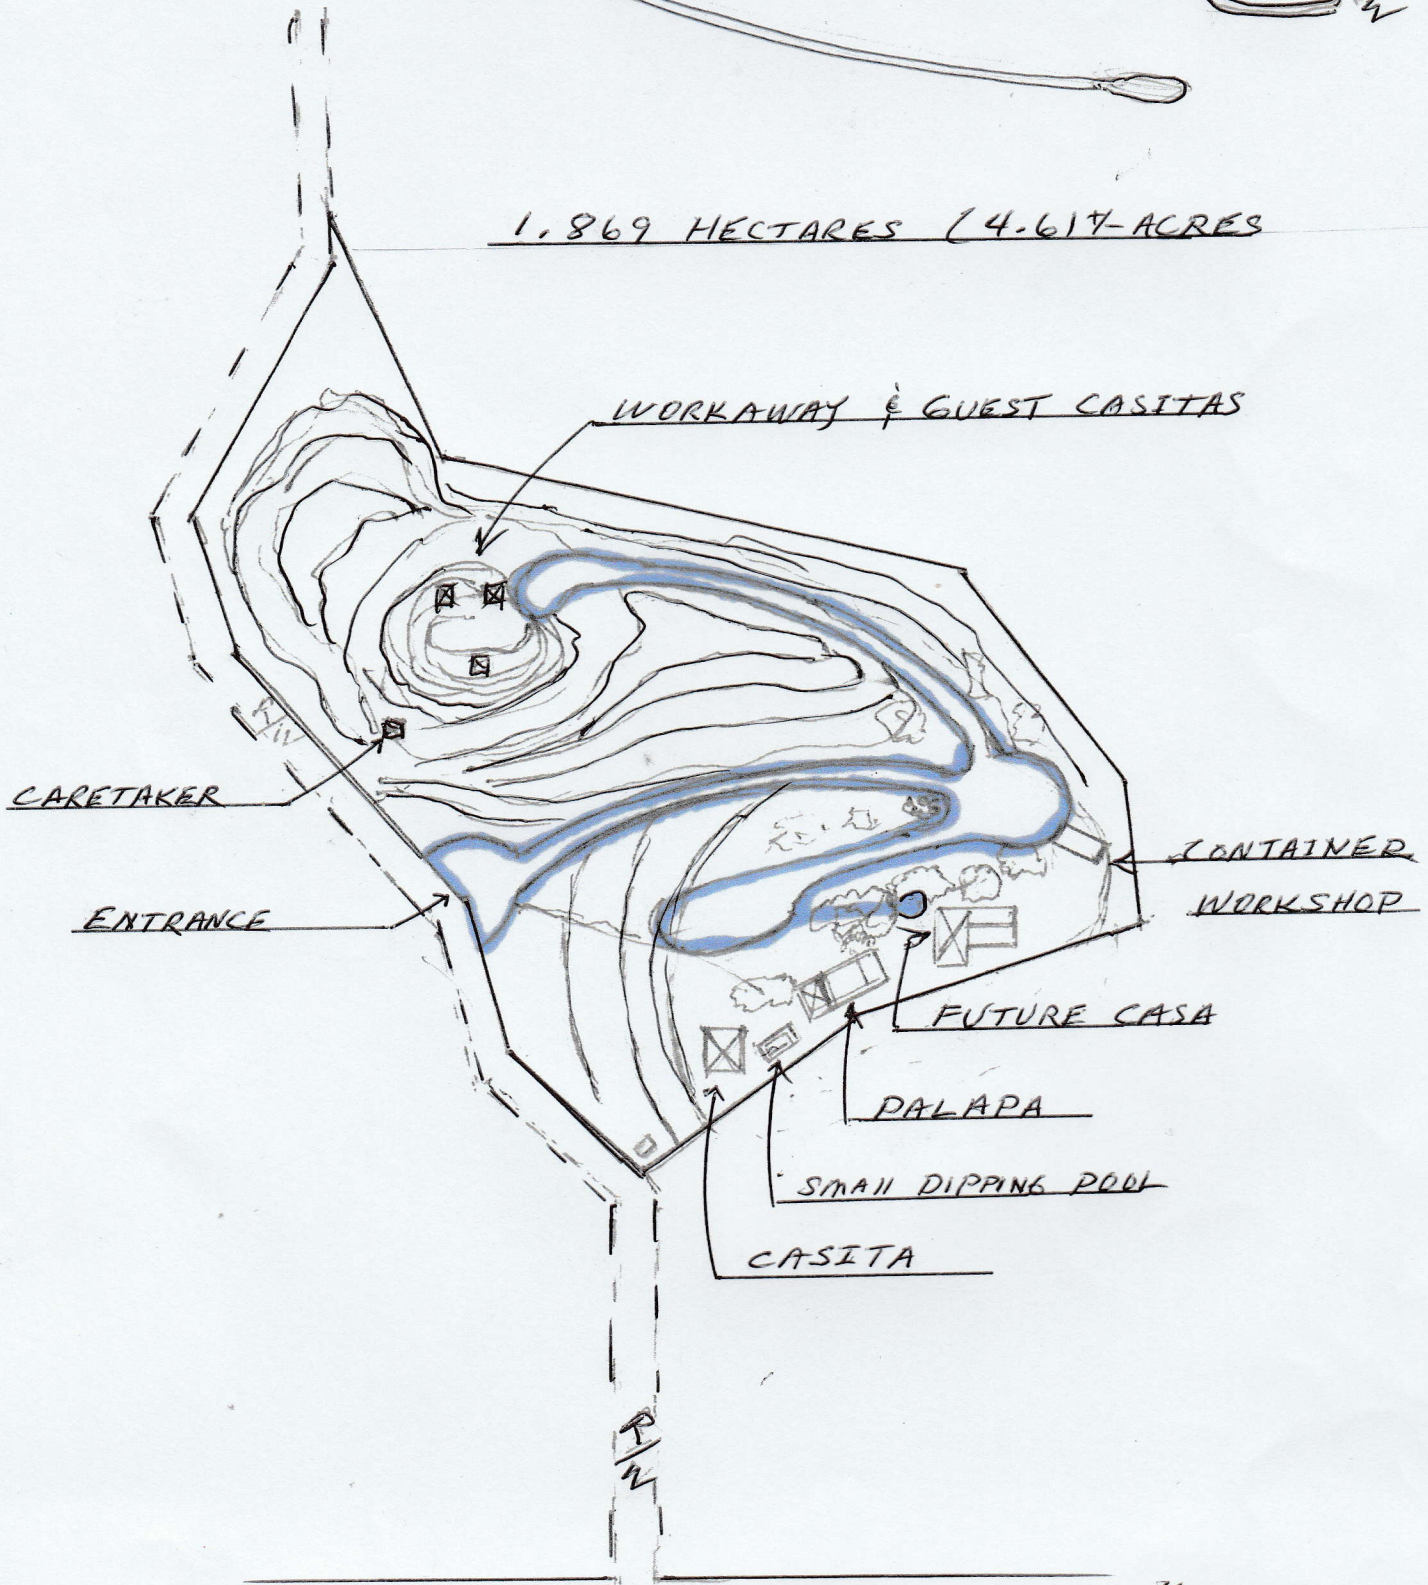

DOUG & GINA'S "HACIENDA"

DRIVEWAY TOPO

1,869 HECTARES (4,617 ACRES)

HIGHWAY "RUTA SPONDYLUS"